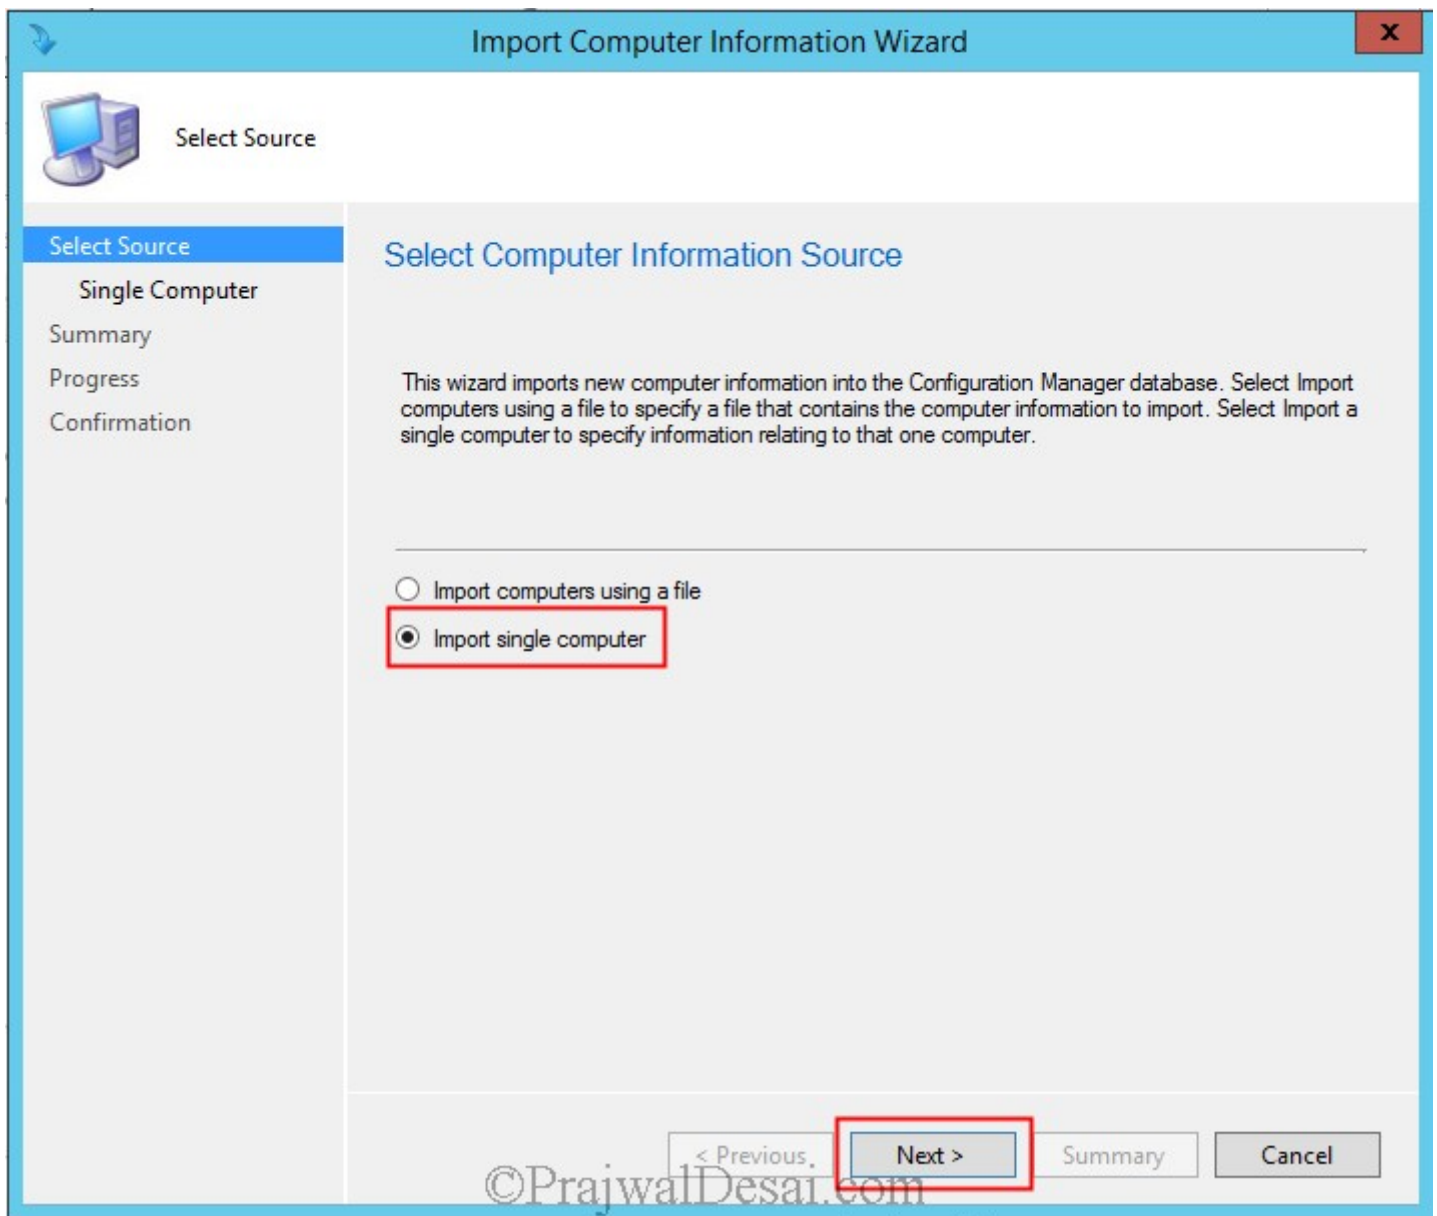

deploying windows 7 essential guidance

Download deploying windows 7 essential guidance

Deploying Windows® 7 Essential Guidance from the Windows 7 Resource Kit and TechNet Magazine

Expert Webinar: Rethinking Your Network when Deploying Skype for Business. As companies begin relying more on Skype for Business for their communications and.