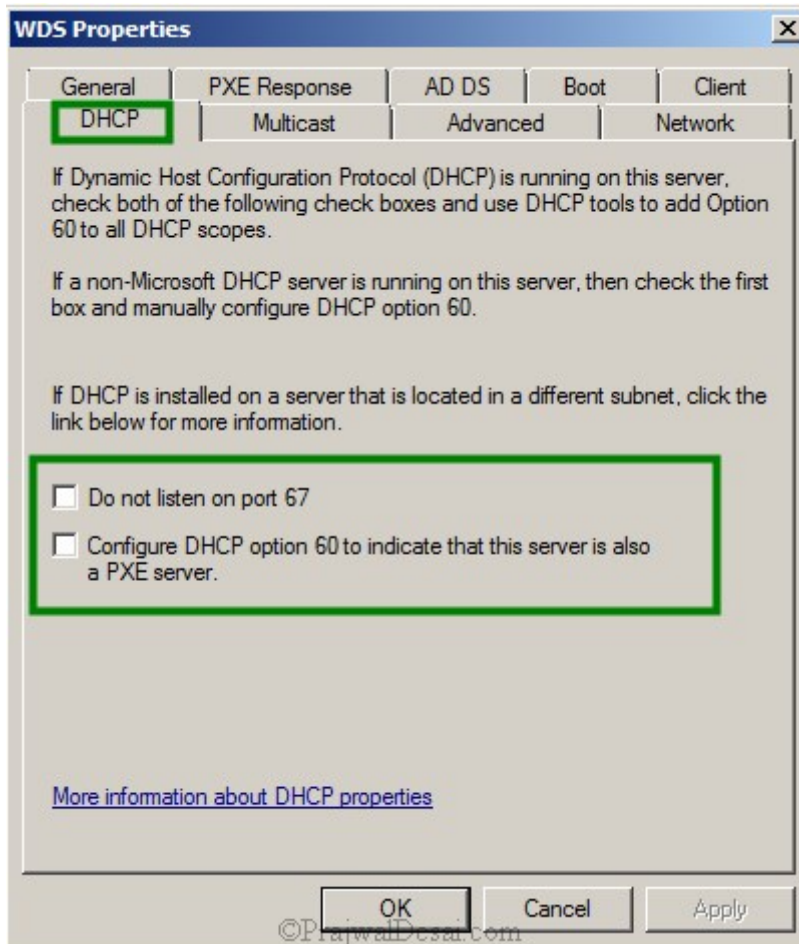

deploying windows 7 essential guidance

Download deploying windows 7 essential guidance

Deploying Windows® 7 Essential Guidance from the Windows 7 Resource Kit and TechNet Magazine

Expert Webinar: Rethinking Your Network when Deploying Skype for Business. As companies begin relying more on Skype for Business for their communications and.